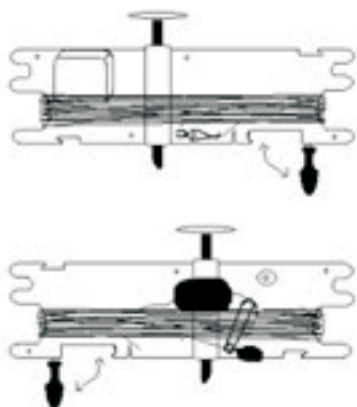

The Extreme EX-LW has been designed for use as a back-up antenna Applications such as Military HF Radio Manpacks, or anyone requiring an efficient lightweight portable antenna. The EX-LW has been constructed utilising a pliable wire-infused cord, know as "Flexiweave" which can easily be wound around the moulded winder-style antenna. This antenna is multi-band and covers between 3-30 MHz, which covers most frequency bands, however, no tuner is required. The EX-LW is not recommended for use as a base antenna, strictly a portable.

PACKAGE INCLUDES:

- 1 Winder moulded with balun (waterproof)
- 1 Load moulded (waterproof)
- 1 Stainless Steel Earth Stake
- 5m coaxial cable and connectors
- 10m Cord (2 x 5m lengths)
- 1 Earth Clip
- 1 Durable drawstring bag

SPECIFICATIONS

Electrical

Frequency Range: 3-30 MHz

Mechanical

Packaged weight: 800grams

Closeup of the "Flexiweave" cord

- ☛ 3 - 30 Mhz - Portable
- ☛ No Tuner Required
- ☛ Long wire utilises "Flexiweave" wire infused cord for easier rewinding
- ☛ UV Resistant Balun/Load Boxes
- ☛ All kept in durable drawstring bag

For more details contact;

Lake Macquarie Communications
5/30 Metro Court GATESHEAD NSW 2290
Phone: (02) 4942 1966 Fax:(02) 4942 1323
www.lakecomm.com.au